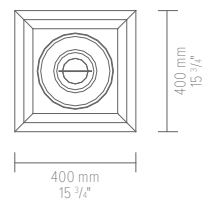

TECHNICAL DATA:

Capacity: 1,5 L / [US] 0,39 gal / [UK] 0,33 gal
Burning time: 3 - 4 h
Heat output: 2,5 kW / 8547 BTU
Net weight: 18 kg / 40 lbs
Air circulation: min. 1/h
Minimum room size:
52 m³ / 1836 ft³ (20 m² / 215 ft² with a height of 2.6 m / 8.53 ft)
Finish:
CASING: fibreglass polyester laminate white gloss (RAL 9010),
GLASS tube, BURNER: stainless steel

DIMENSIONS:

OUTDOOR INSTALLATION REQUIREMENTS: